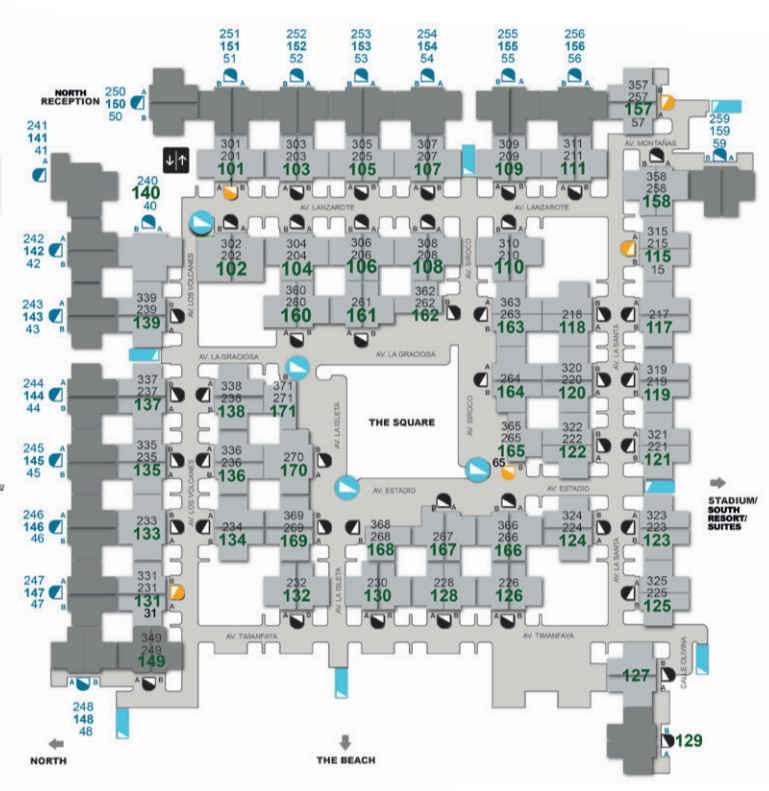

Ground Floor

First Floor

↕ Elevator between ground/ first floor

📍 Access to all floors in this tower from ground level

🏠 Access to the apartments higher in this tower

🚪 Access to ground floor (Straight stairs)

🌀 Access to ground floor (Winder/ spiral stairs)

🏠 Access to these apartments only from the ground floor

305	Higher level floors
205	
105	Actual Floor
A	Door
B	Door

Suites Map

- ↑ Access to the North Reception
- 🚻 Bathrooms
- 🚻 South Reception
- 🍴 El Lago Restaurant